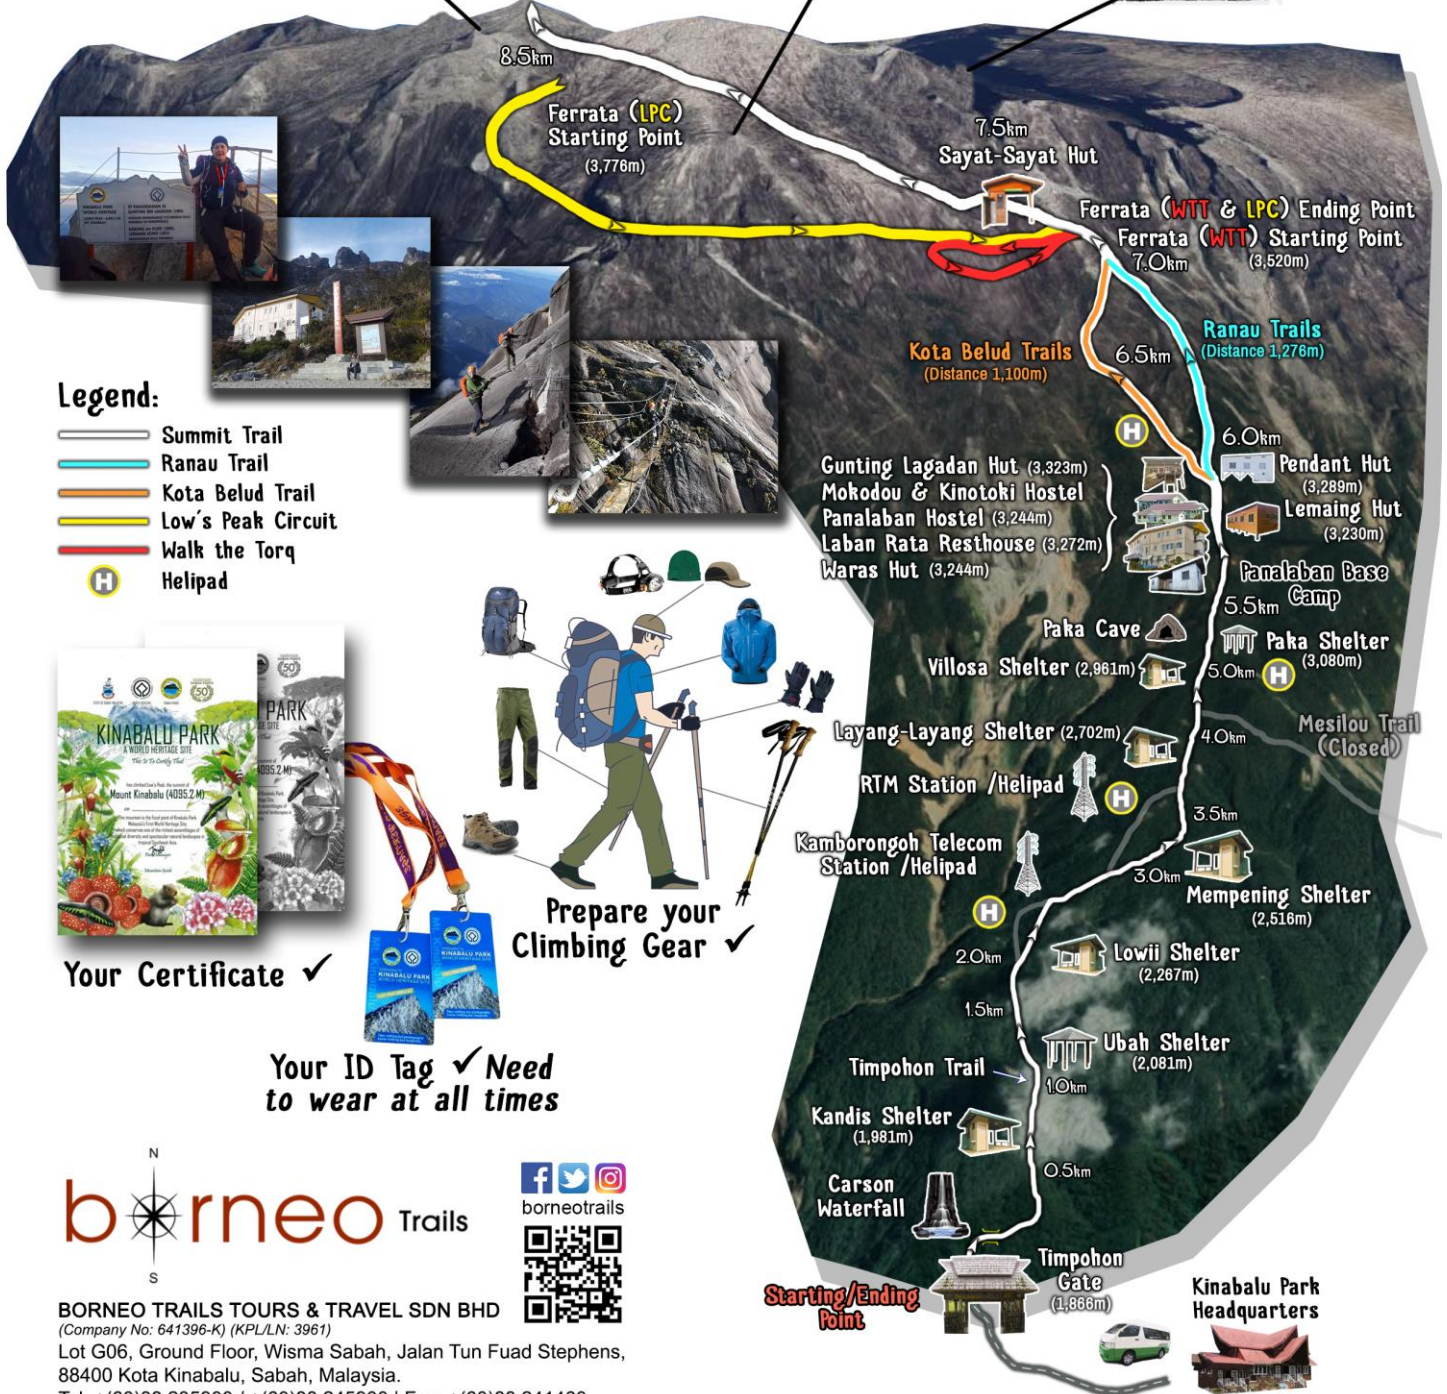

MOUNT KINABALU SUMMIT TRAILS MAP

(INCLUDES VIA FERRATA ROUTES)

Legend:

- Summit Trail
- Ranau Trail
- Kota Belud Trail
- Low's Peak Circuit
- Walk the Torq
- Helipad

Your Certificate ✓

Your ID Tag ✓ Need to wear at all times

Prepare your Climbing Gear ✓

BORNEO TRAILS TOURS & TRAVEL SDN BHD
 (Company No: 641396-K) (KPL/LN: 3961)
 Lot G06, Ground Floor, Wisma Sabah, Jalan Tun Fuad Stephens,
 88400 Kota Kinabalu, Sabah, Malaysia.
 Tel: +(60)88 235900 / +(60)88 245900 | Fax: +(60)88 241460
 Email: info@borneotrails.com | Website: www.borneotrails.com

This map is copyrighted by Borneo Trails Tours & Travel Sdn. Bhd.

TOURS □ ADVENTURE □ M.I.C.E □ OUTBOUND □ TICKETING □ CAR RENTAL □ LAND TRANSPORTATION